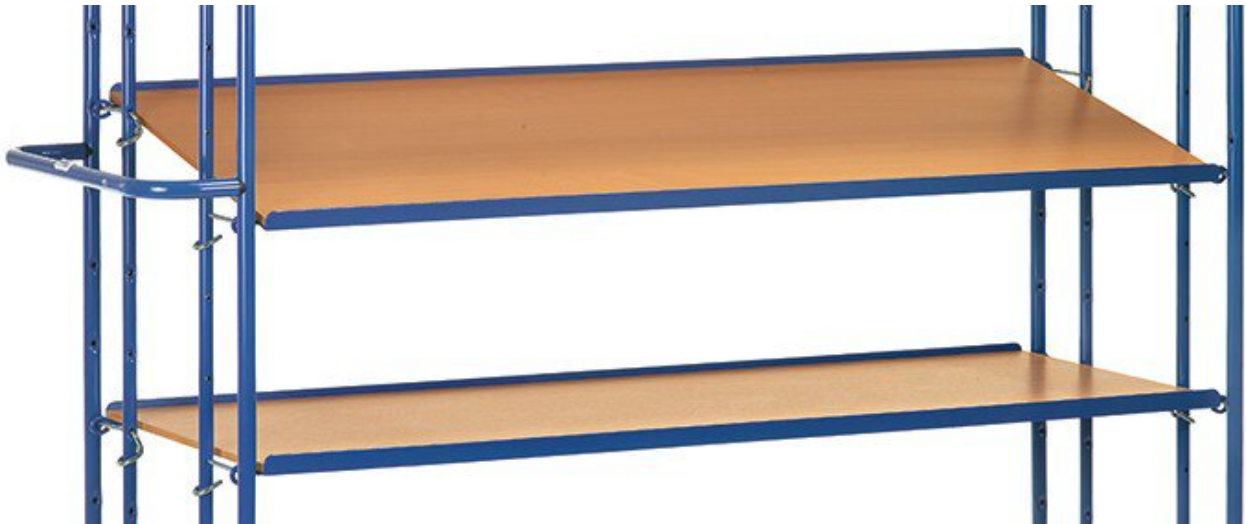

Shelf can be hooked in for shelf trolleys 4256 4296 and 4396

- total width (mm): 615
- total height (mm): 32
- total load capacity (kg): 80
- Color: beech decor

Item no.	WL80380
Manufacturer	FETRA
Manufacturer article no.	E4196ET
GPSR manufacturer data	fetra Fechtel Transportgeräte GmbH Industriestraße 17-21 DE-33829 Bogenhausen www.fetra.de
Length	140 mm
Width	615 mm
Height	32 mm
Sales unit	1 piece
Content unit	1 piece
Incl. battery	no
Type of transport device	shelf trolley
Load capacity	80 kg
ESD compliant	no