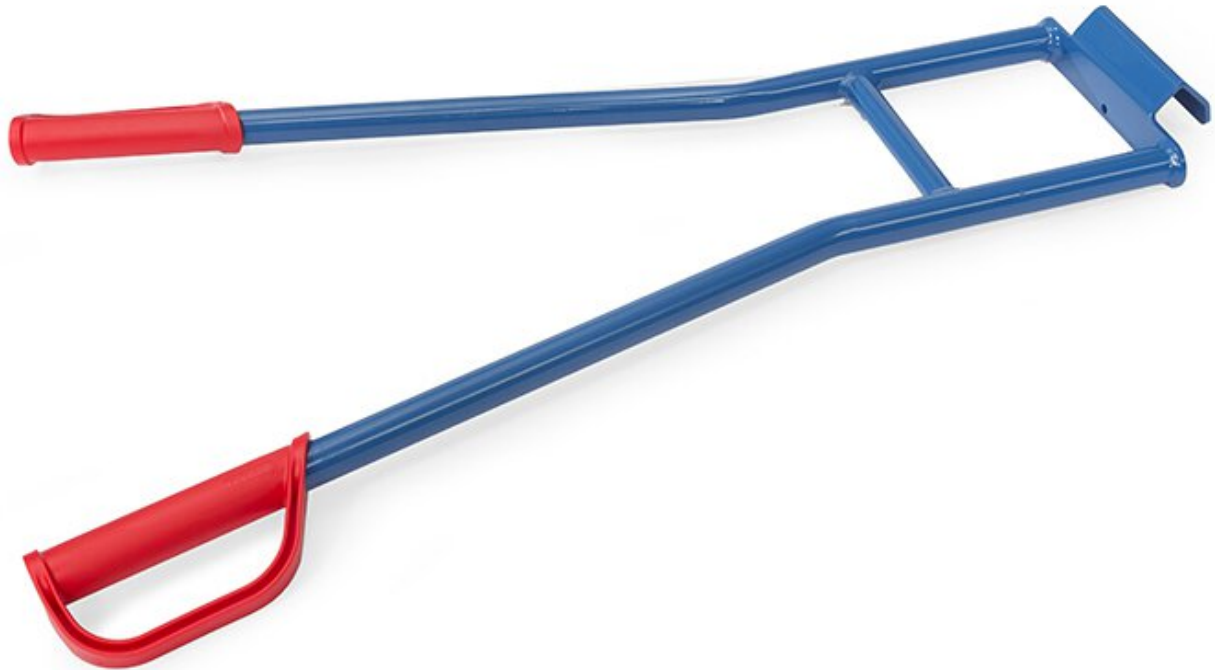

Support bar for carts

- total width (mm): 570
- total height (mm): 850
- total load capacity (kg): 350
- Color: brilliant blue

Item no.	WL79539
Manufacturer	FETRA
Manufacturer article no.	11045
GPSR manufacturer data	fetra Fechtel Transportgeräte GmbH Industriestraße 17-21 DE-33829 Bogenhausen www.fetra.de
Width	570 mm
Height	850 mm
Sales unit	1 piece
Content unit	1 piece
Colour	blue

Load capacity	350 kg
Tires	solid rubber
ESD compliant	no