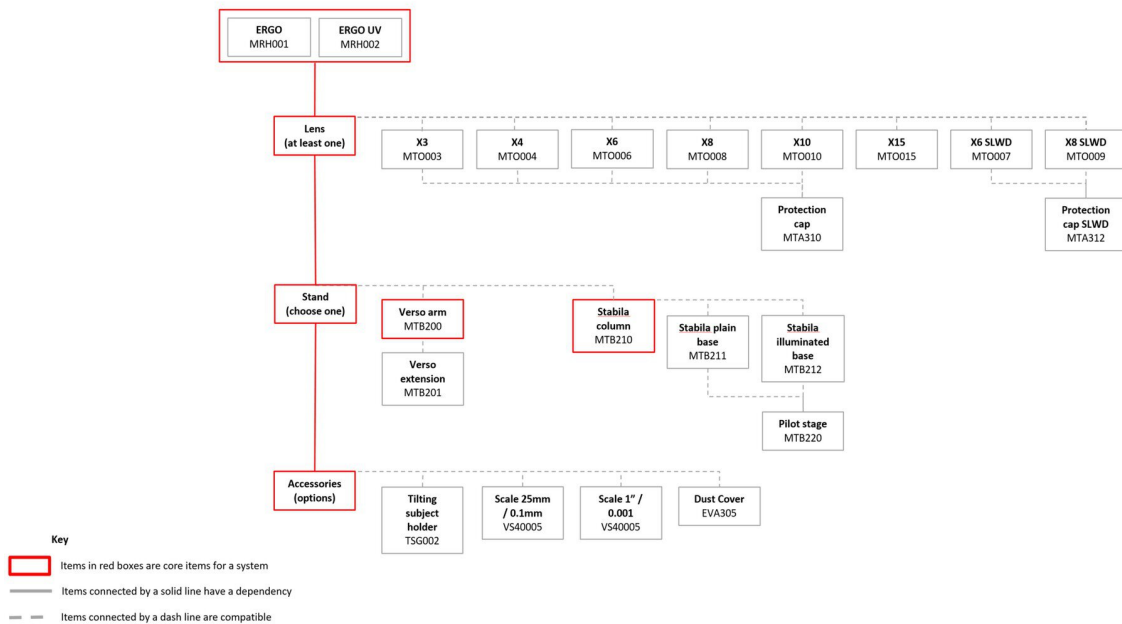

# MANTIS PIXO/ERGO Lens 10x

## ERGO - System Options

## MANTIS PIXO/ERGO Lens 10x Working distance 54 mm

Item no.	<b>WL74240</b>
Manufacturer	VISION
Manufacturer article no.	MTO010
GPSR manufacturer data	VISION Engineering Ltd., Anton-Pendele-Straße 3 DE-82275 Emmering www.visioneng.de
Sales unit	1 piece
Content unit	1 piece
Incl. battery	no
Magnification	10x
ESD compliant	no