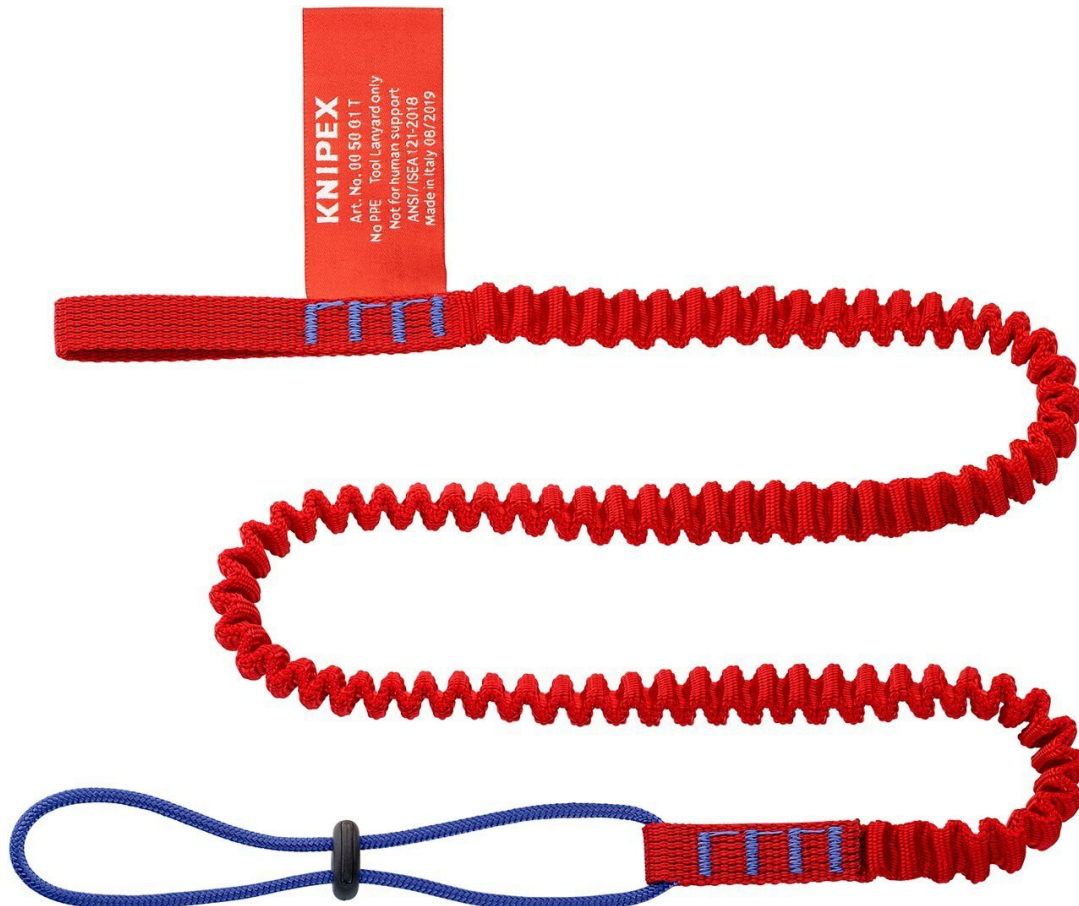

long nose, up to 1.5kg

For use in building construction, civil engineering, building maintenance; by industrial climbers, roofers, mountaineers, in climbing sports, trade fair construction. Reliably protects the tool from falling down. Prevents loss of the tool, injury to living beings and damage to objects. Large working radius: long trap line for comfortable work. Versatile use: tether can be attached directly to wrist, belt, climbing equipment, etc. with the cord. Connection to KNIPEX Tethered Tools* also possible without carabiner. The trap line made of shirred fabric tape expands to a length of approx. 1.5 m under load. With loop of sewn flat belt at one end and sewn-in cord with cord stopper at the other end. Not approved for personal safety! Max. Max. load: 1.5 kg tool weight. Suitable for all KNIPEX pliers with fastening eyelet. - Max. load: 1.5 kg / 3.3 lbs

- For use in structural engineering, civil engineering, building maintenance
- For industrial climbers, roofers, mountaineers, in climbing sports, trade fair construction
- Reliably protects the tool from falling down
- Prevents loss of the tool, injury to living beings and damage to objects
- Large working radius: long trap line for comfortable work

- Versatile use: the cord can be attached directly to the wrist, belt, climbing equipment etc.
- Connection to KNIPEX Tethered Tools* also possible without carabiner
- The rope made of shirred fabric tape expands to a length of approx. 1.5 m under load
- With loop made of sewn flat belt at one end and sewn-in cord with cord stopper at the other end
- Not approved for personal safety!
- Max. Max. load: 1.5 kg tool weight
- Suitable for all KNIPEX pliers with fastening eyelet