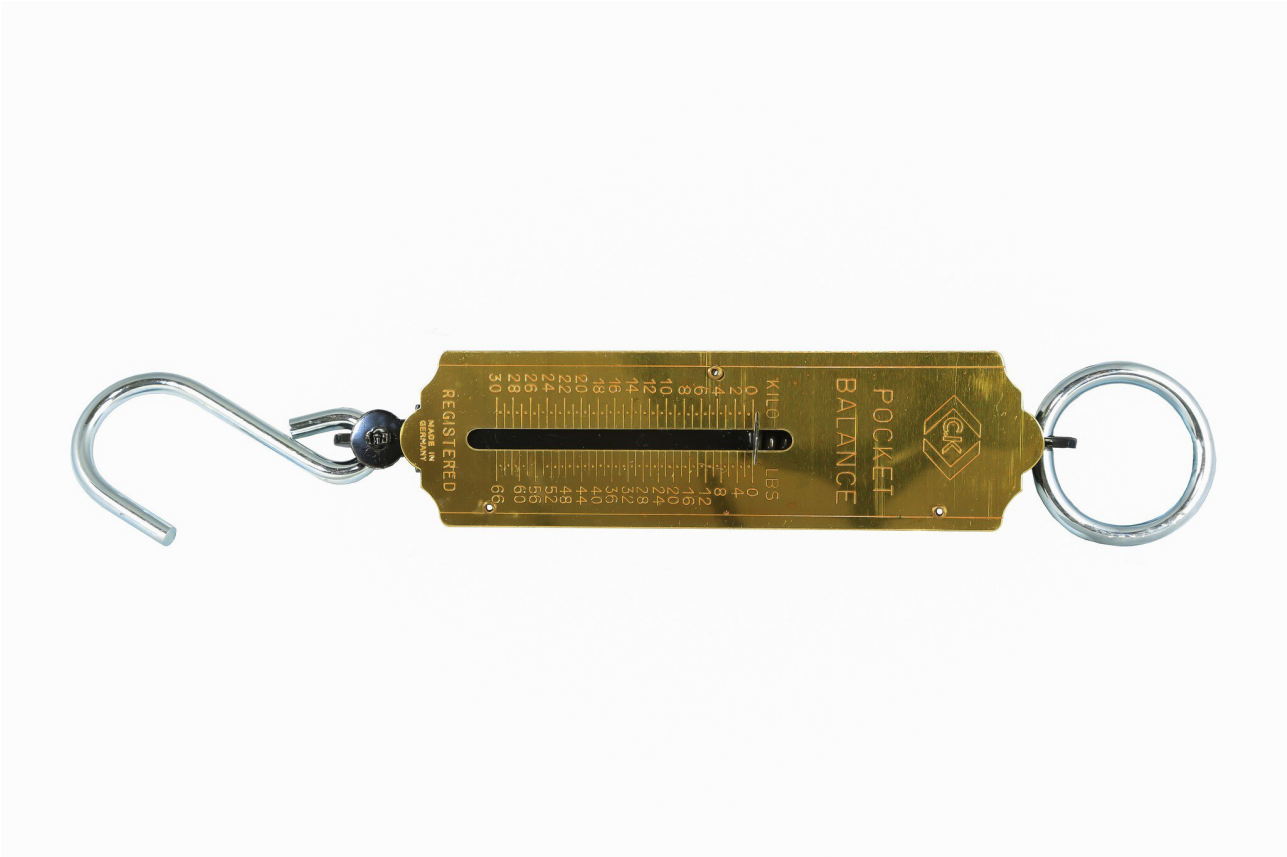

spring balancer made of brass, 30 kg / 66lb

- brass scale
- Black painted body
- Tin-plated hook and ring for corrosion protection
- Calibrated in graduations of 0.5 kg / 1 lb
- capacity: 30 kg / 66 lb

Item no.	WL53980
Model	T6202 066
Manufacturer	C.K
Manufacturer article no.	T6202 066
GPSR manufacturer data	Carl Kammerling International Bendahler Straße 110 DE-42285 Wuppertal www.ck-tools.com

Sales unit	1 piece
Content unit	1 piece
Material	brass, galvanized hook and ring
VDE	no
ESD compliant	no
Weighing range (max.)	30 kg