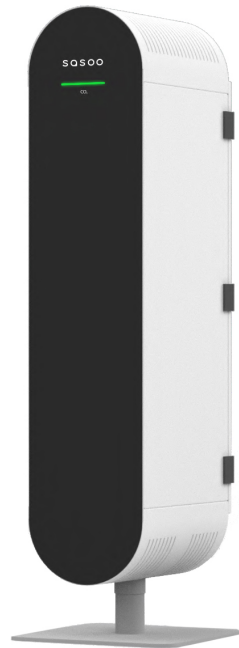

## Room air filter unit SASOO - eliminates 99,995% of aerosols and viruses

### Description

SASOO fits in every room and every branch!