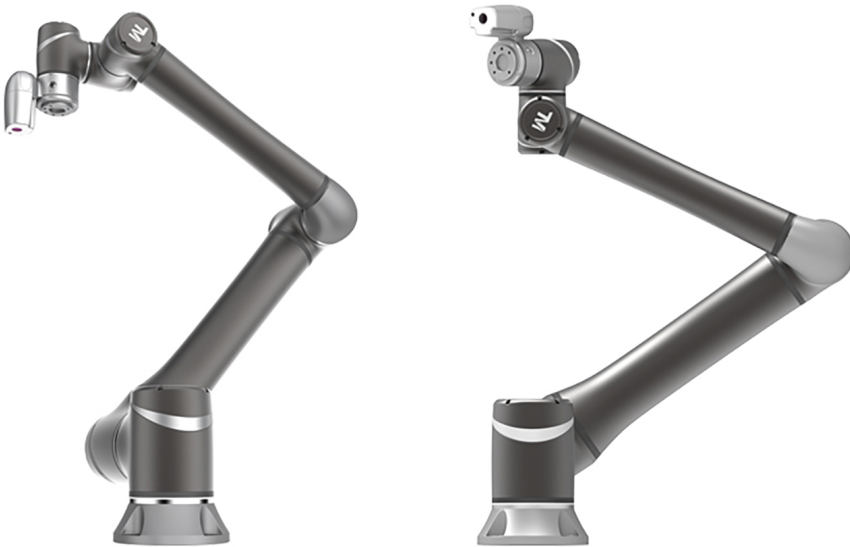

TM12-1300, TM-6-axis robot incl. controller, 1300 mm

Description

A high loading capacity and an extensive working area are the features that distinguish the TM12. Compared to the TM5 series, the TM-12 benefits from a longer range with a higher payload.

Product details

item number	WL50782
manufacturer item number	TM12-1300
order unit	piece
self-weight	33.3 kg
power	2200 W
range	1300 mm
load capacity	12 kg
manufacturer	Techman