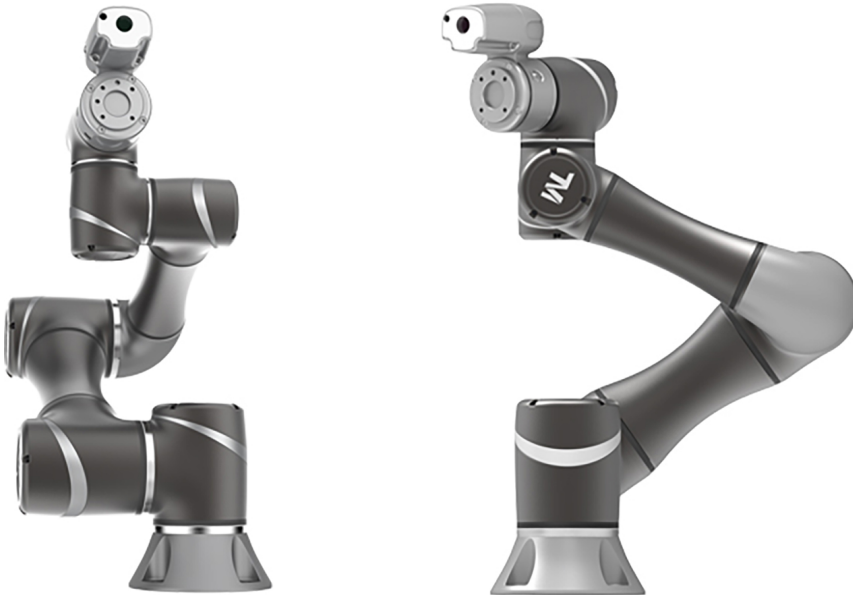

## TM5-700, TM 6-axis robot incl. controller, 700 mm

### Description

The TM5-900 also combines functions similar to those of the human body of the hand, eye and brain in one system.

### Product details

item number	<b>WL50780</b>
manufacturer item number	TM5-700
order unit	piece
self-weight	22.6 kg
power	1300 W
range	700 mm
load capacity	6 kg
manufacturer	Techman