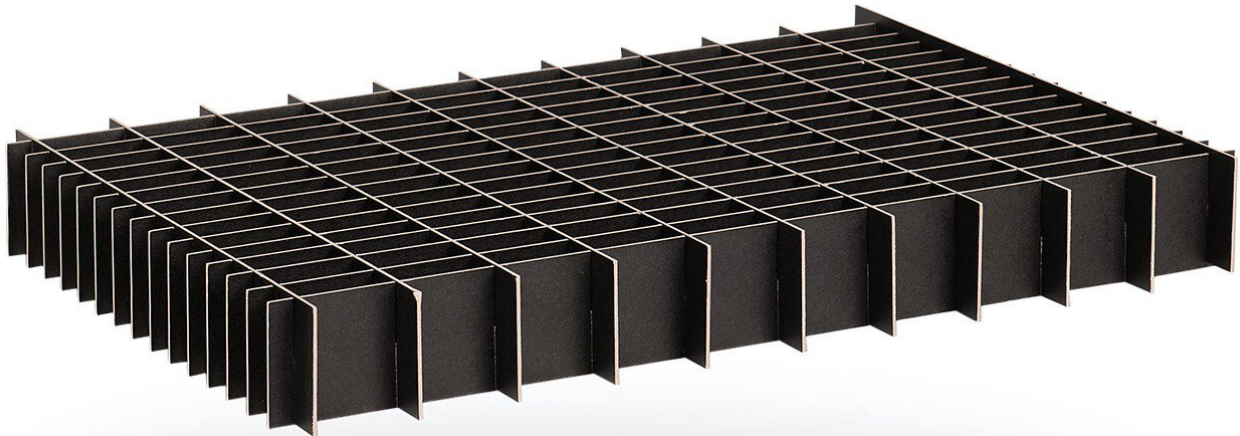

CORSTAT™ long web insert (17-CSC-L20) for CSC containers, 549x60 mm.

CORSTAT solid cardboard bar inserts for CSC containers in black.

- black
- Max. number of compartments: 400
- Minimum compartment size: 20x20x60 mm (LxWxH)
- Max. number of bars: 15
- Grid: 50 mm
- Number of slots: 24

Item no.	WL48257
Model	17-CSCL20
Manufacturer	HANS KOLB
Manufacturer article no.	12000042
GPSR manufacturer data	HANS KOLB Dr.-Lauter-Strasse 2 DE-87700 Memmingen www.kolb-wellpappe.com
Length	549 mm

Products for the electronic industry

Width	60 mm
Sales unit	1 piece
Content unit	1 piece
Colour	black
Incl. battery	no
ESD compliant	yes