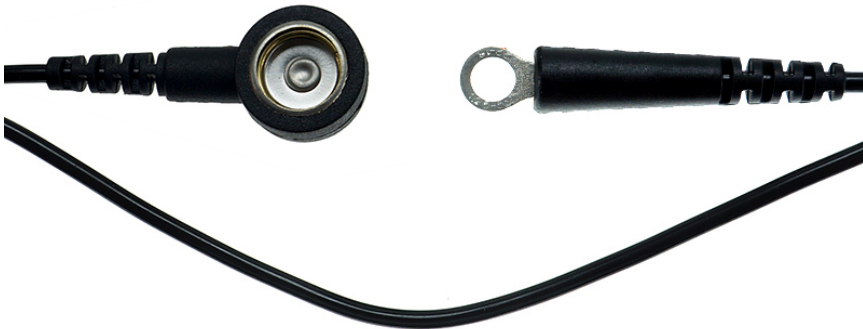

ESD earthing cable, 10 mm push button/eye, L = 3.0 m, black

Description

The ESD earthing cable is suitable for ESD table and floor coverings.

- Earthing cable for ESD table and floor coverings
- L = 3.0 m
- Connection: 10 mm push button/eye

Product details

item number	WL42101
manufacturer	SAFEGUARD
colour manufacturer	black
model	SAFEGUARD ESD
order unit	piece
typical bleeder resistance	1 MOhm Sicherheitswiderstand
connection	10 mm press stud / eye
length cable	3 m