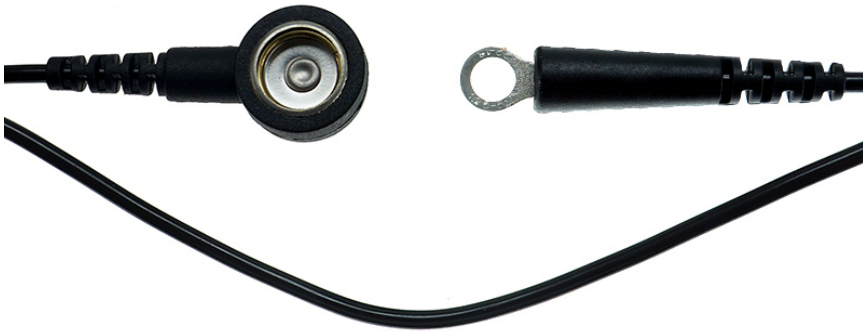

## ESD earthing cable, 10 mm push button/eye, L = 1.8 m, black

### Description

The ESD earthing cable is suitable for ESD table and floor coverings.

- Earthing cable for ESD table and floor coverings
- L = 1.8 m
- Connection: 10 mm push button/eye

### Product details

item number	WL42100
manufacturer	SAFEGUARD
colour manufacturer	black
model	SAFEGUARD ESD
order unit	piece
typical bleeder resistance	1 MOhm Sicherheitswiderstand
connection	10 mm press stud / eye
length cable	1.8 m