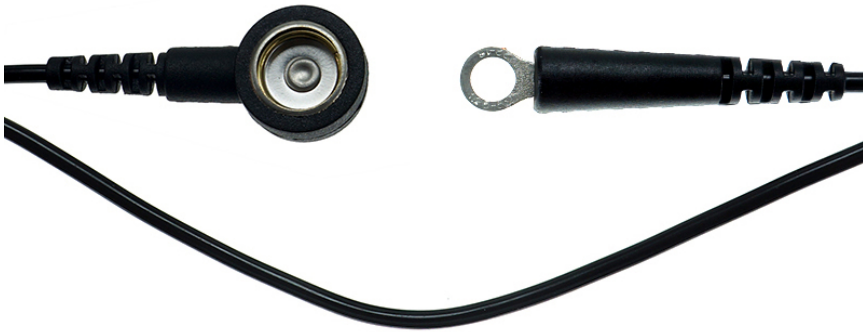

ESD earthing cable, 10 mm push button/eye, L = 0.6 m, black

Description

The ESD earthing cable is suitable for ESD table and floor coverings.

- Earthing cable for ESD table and floor coverings
- L = 0.6 m
- Connection: 10 mm push button/eye

Product details

item number	WL42099
manufacturer	SAFEGUARD
colour manufacturer	black
model	SAFEGUARD ESD
order unit	piece
typical bleeder resistance	1 MOhm Sicherheitswiderstand
connection	10 mm press stud / eye
length cable	0.6 m