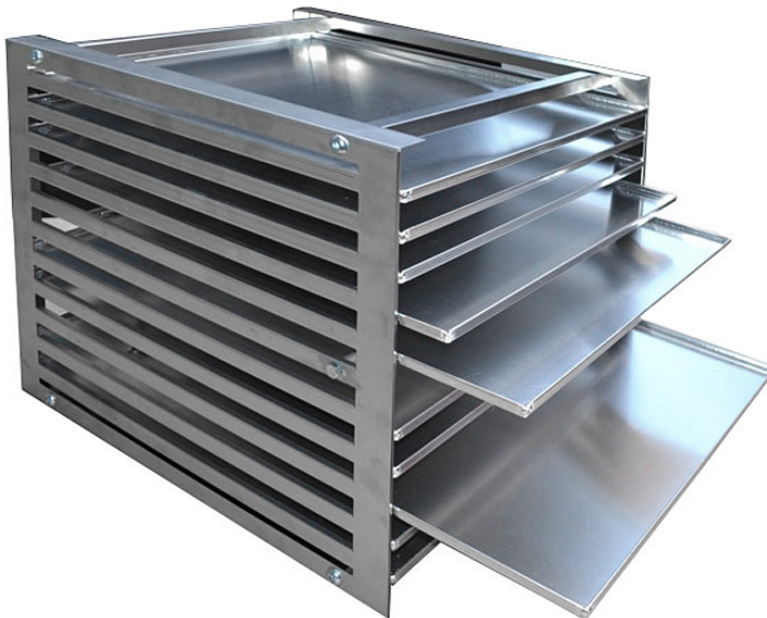

Rack for 10 trays / for Ghibli II

Description

Ghibli II Rack

- for 10 trays
- from INOX steel
- used in Ghibli II drying cabinets
- H x W x D = 445 x 550 x 535 mm

item number	WL40670
manufacturer	SAFEGUARD
model	8104.865