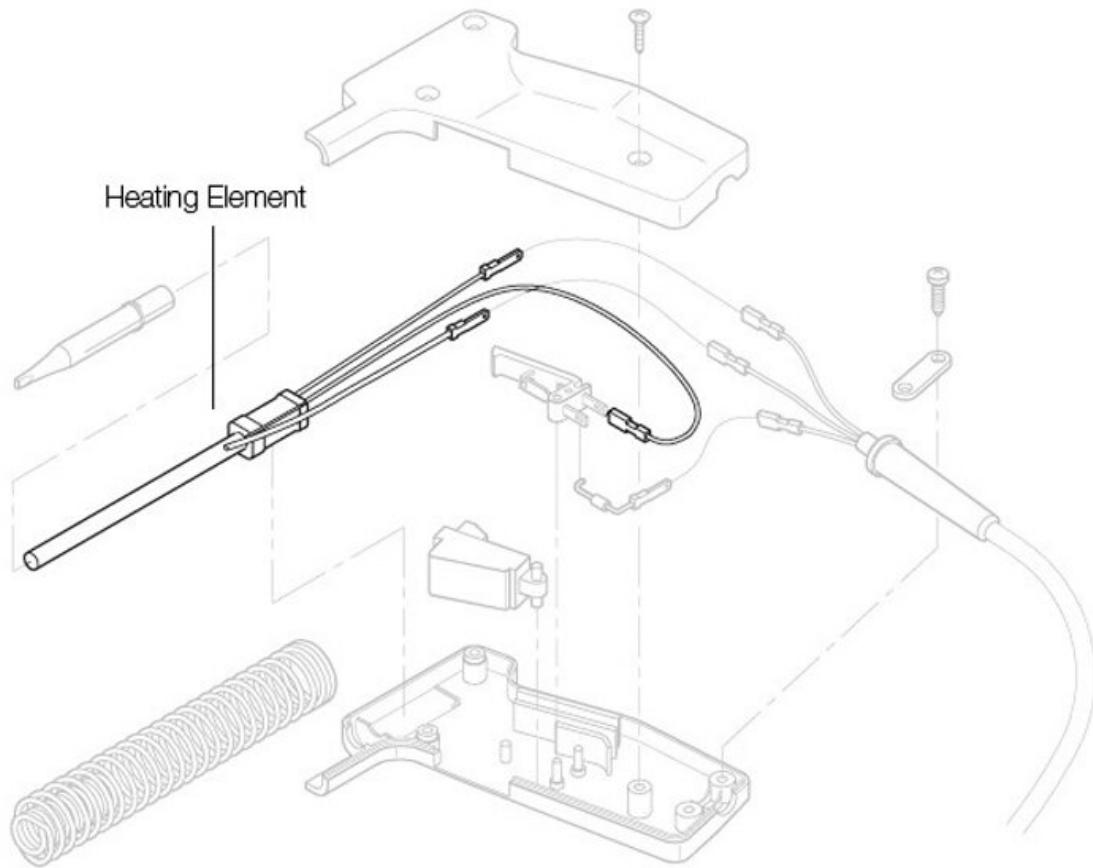

Heating element for IN2100

item number	WL35531
model	0132886
manufacturer	JBC
manufacturer item number	132886
length with packaging	170 mm
width with packaging	21 mm
height with packaging	21 mm
order unit	1 piece
content unit	1 piece