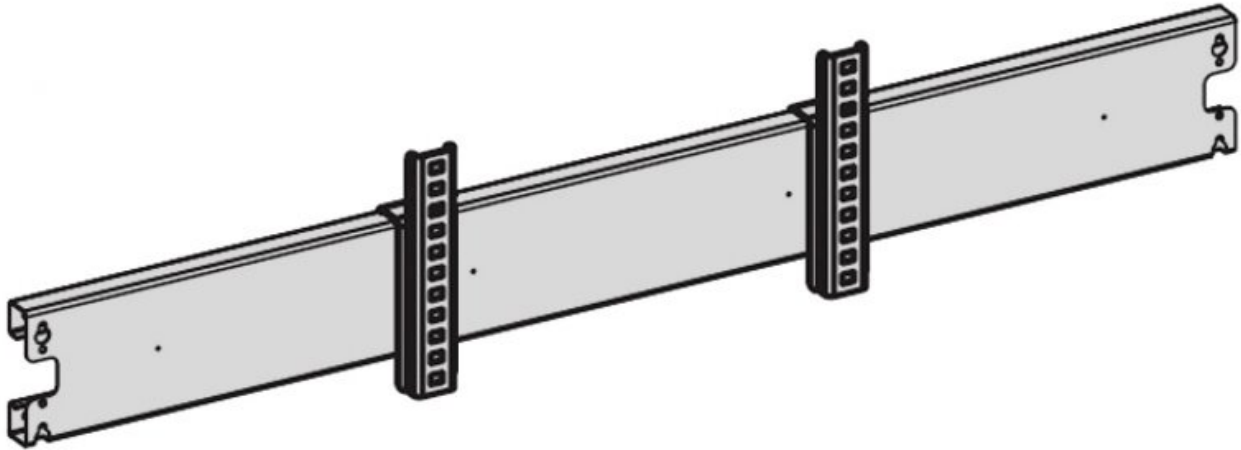

Foot rests Sintro

The footrest catches can be conveniently hooked into the cross-connection, allowing great flexibility thanks to height adjustability.

- can be hooked into the cross-connection
- Ratchets for height-adjustable attachment of footrest

Item no.	WL34117
Model	52.320.70
Model line	Sintro
Manufacturer	KARL
Manufacturer article no.	52.320.70
GPSR manufacturer data	Andreas KARL GmbH & Co. KG Hauptstraße 26 DE-85777 Fahrenzhausen www.karl.eu
Sales unit	1 set
Content unit	2 piece
Manufacturer colour information	light gray (RAL 7035)
Colour	grey
Incl. battery	no
ESD compliant	yes