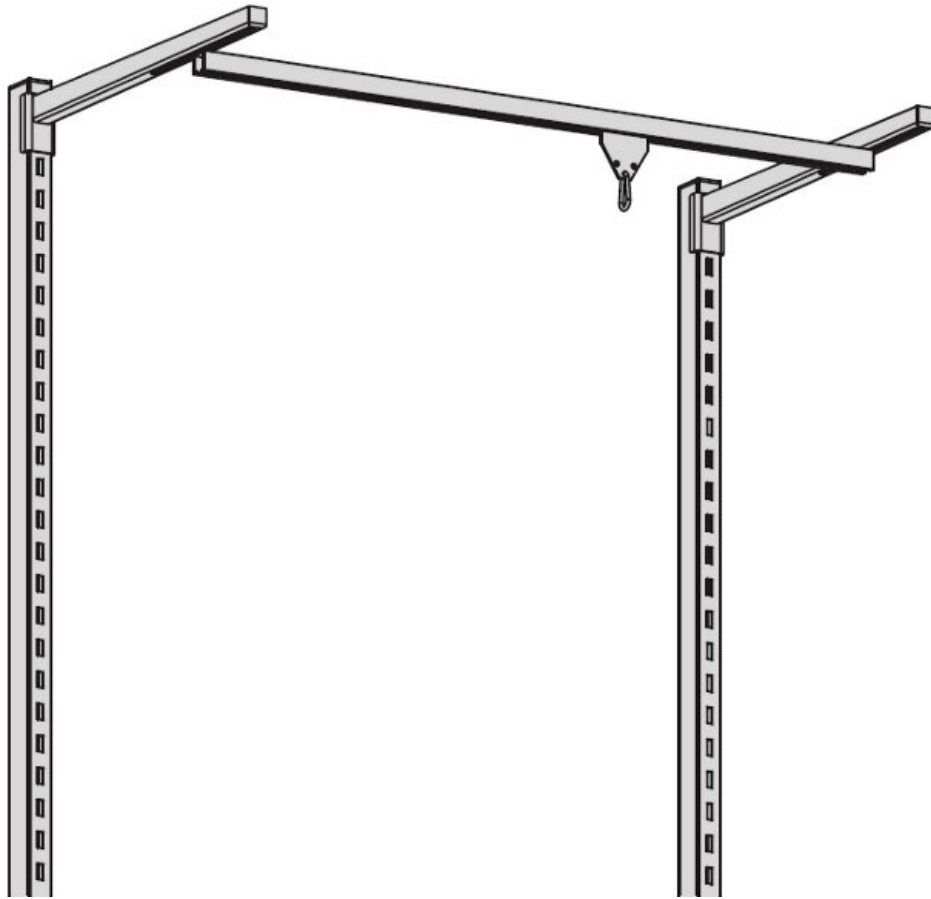

Running rail Sintro, table width 1530/1830 mm

Sintro running track offers trolleys with eyelets for attaching tools, balancers, etc.

- Mounting on the boom
- Carriage with eyelet for hanging tools, balancers, etc.
- Load capacity: 22 kg

Item no.	WL32344
Model	39.117.70
Model line	Sintro
Manufacturer	KARL
Manufacturer article no.	39.117.70
GPSR manufacturer data	Andreas KARL GmbH & Co. KG Hauptstraße 26 DE-85777 Fahrenzhausen

Products for the electronic industry

	www.karl.eu
Sales unit	1 piece
Content unit	1 piece
Manufacturer colour information	light gray (RAL 7035)
Colour	grey
Incl. battery	no
Load capacity	22 kg
ESD compliant	yes