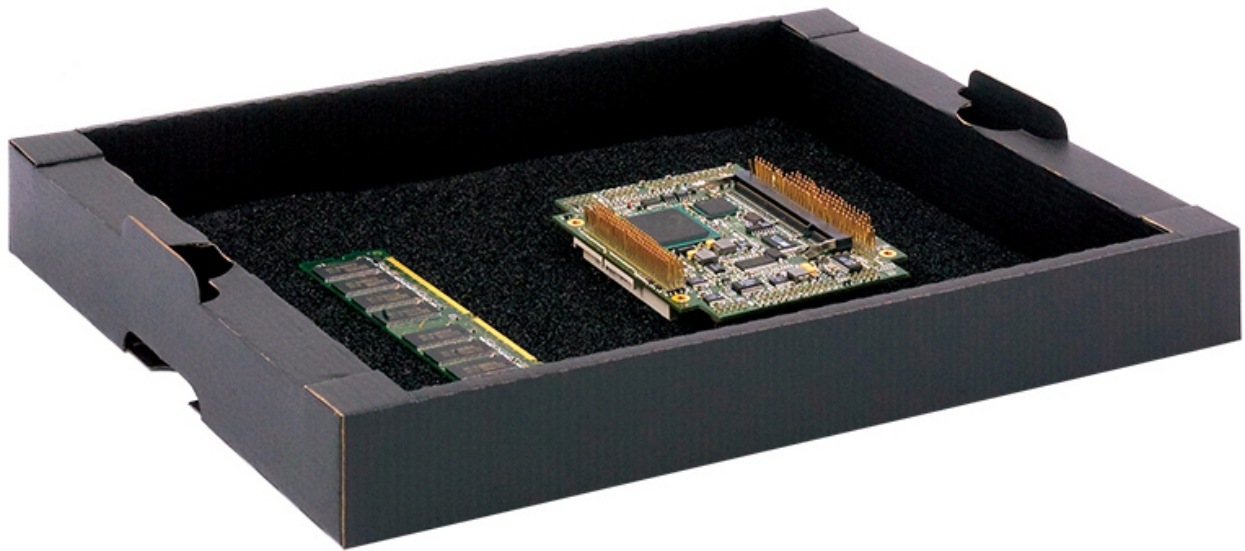

## ESD Tray flat lying, stackable with black foam, 305x243x40 mm, 07-CTR-EL

- CORSTAT
- Internal dimensions: 305x243x40 mm
- External dimensions: 358x259x43 mm
- with black foam, conductive

item number	WL31527
model	07-CTR-EL
manufacturer	HANS KOLB
manufacturer item number	10003263-0001
length	305 mm
width	243 mm
height	40 mm
order unit	1 piece
content unit	1 piece
colour	black
Colour	black
material	cardboard