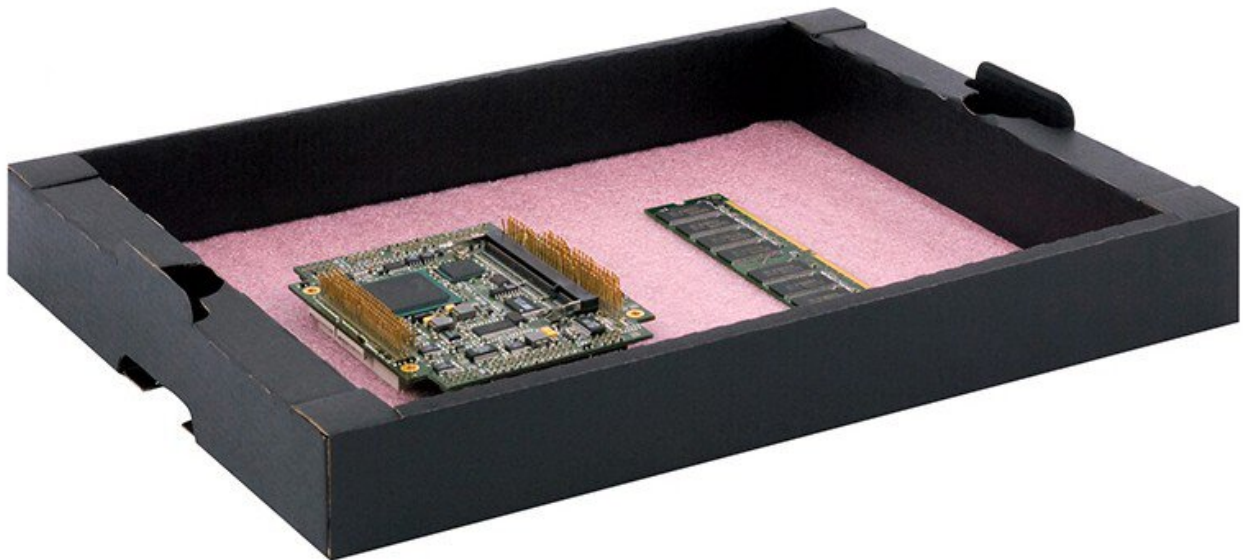

ESD tray 05-CTR-AS, stackable, with pink foam, 351 x 246 x 31 mm

- CORSTAT
- stackable, lying flat
- with pink foam, dissipative
- Internal dimensions: 297x230x28 mm
- External dimensions: 351x246x31 mm

Item no.	WL31519
Model	05-CTR-AS
Manufacturer	HANS KOLB
Manufacturer article no.	10003251-0001
GPSR manufacturer data	HANS KOLB Dr.-Lauter-Strasse 2 DE-87700 Memmingen www.kolb-wellpappe.com
Length	297 mm
Width	230 mm
Height	28 mm
Sales unit	1 piece

Content unit	1 piece
Colour	black
Material	Cardboard
Incl. battery	no
Material storage boxes	Carton
ESD compliant	yes

Other versions

Item no.	Length x Width x Height
WL31519	297 mm x 230 mm x 28 mm
WL31522	499 mm x 330 mm x 28 mm
WL31523	499 mm x 330 mm x 40 mm
WL31524	499 mm x 330 mm x 70 mm