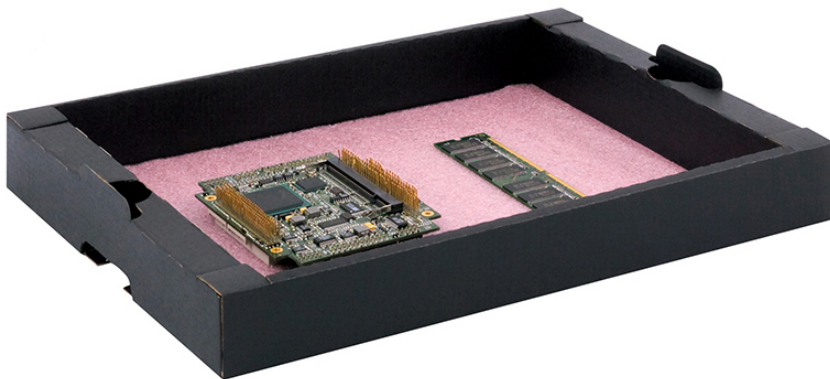

ESD Tray stackable with pink foam, 351x246x31 mm, 05-CTR-AS

Description

- CORSTAT
- stackable, lying flat
- with pink foam, dissipative
- Internal dimensions: 297x230x28 mm
- External dimensions: 351x246x31 mm

Product details

item number	WL31519
manufacturer	HANS KOLB
manufacturer item number	10003251-0001
model	05-CTR-AS
dimensions (LxWxH)	297 mm x 230 mm x 28 mm
order unit	piece
colour	black
material	cardboard
ESD safe	yes