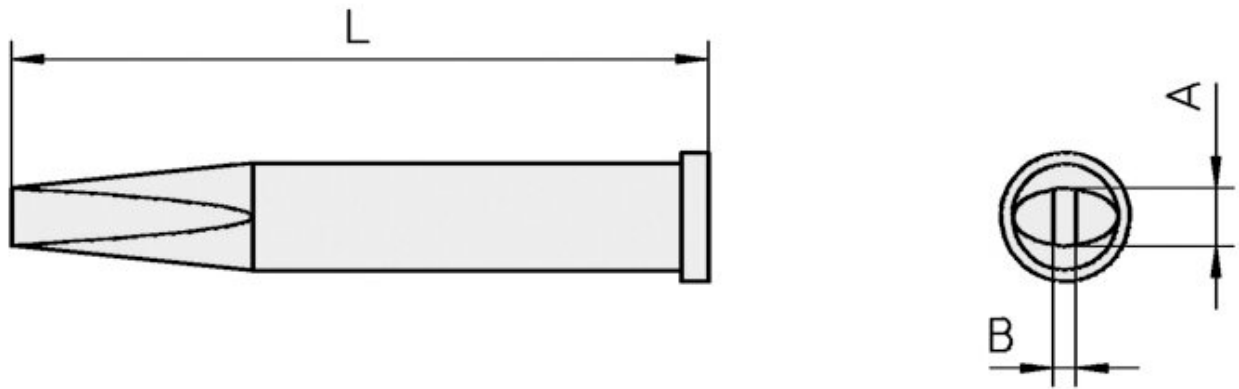

## Soldering tip for 120 W soldering iron

### Soldering tip for WELLER soldering irons WP120

- soldering tip shape: chisel-shaped
- 3.2 x 1.2 mm
- corresponds to WELLER soldering tip XT-M

item number	WL27659
model	XT-3032B
manufacturer	PLATO
manufacturer item number	XT-3032B
order unit	1 piece
content unit	1 piece
tip shape	chisel-shaped
tip alignment	sloped