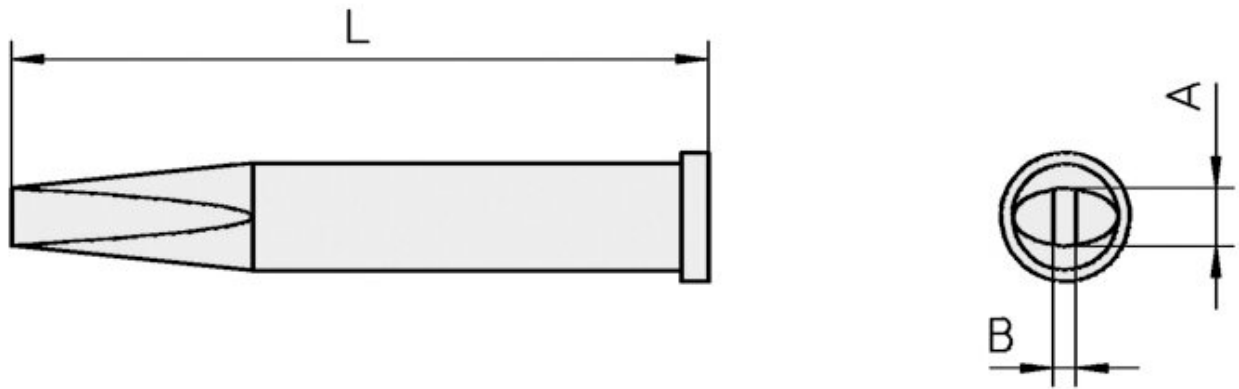

Soldering tip for 120 W soldering iron

Soldering tip for WELLER soldering irons WP120

- soldering tip shape: chisel-shaped
- 3.2 x 1.2 mm
- corresponds to WELLER soldering tip XT-M

item number	WL27659
model	XT-3032B
manufacturer	PLATO
manufacturer item number	XT-3032B
order unit	1 piece
content unit	1 piece
tip shape	chisel-shaped
tip alignment	sloped