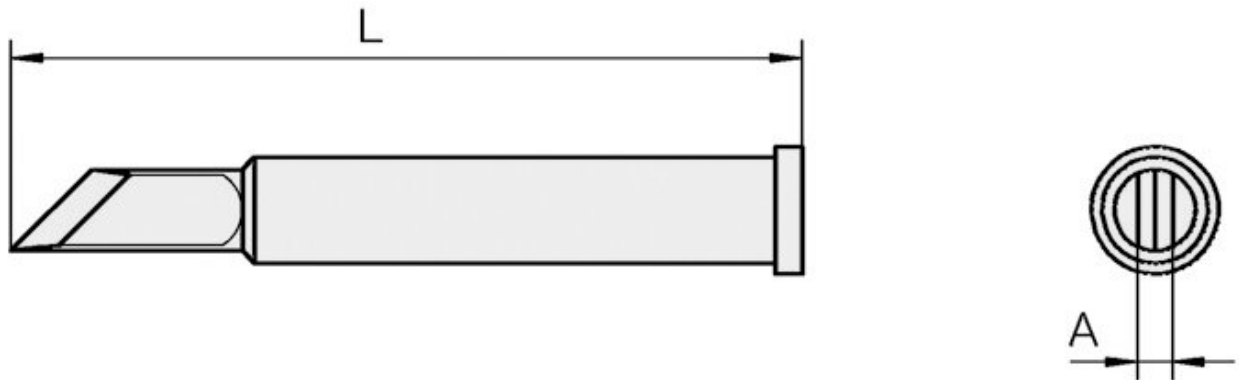

## Soldering tip for 120 W soldering iron

Soldering tip for WELLER soldering irons WP120

- tip alignment: sloped
- $D = 2.0$  mm
- corresponds to WELLER soldering tip XT-KN

item number	<b>WL27655</b>
model	XT-0920
manufacturer	PLATO
manufacturer item number	XT-0920
order unit	1 piece
content unit	1 piece
tip shape	knife-shaped
tip alignment	sloped