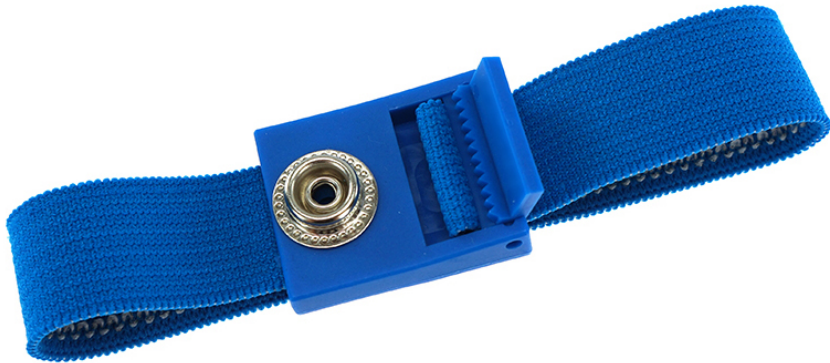

## ESD wrist strap light blue, 10 mm snap fastener, toothed clasp

### Description

The ESD bracelets PRO from SafeGuard convince by their outstanding wearing comfort and have a toothed closure. This improves the hold of the ESD bracelets on the wrist and allows more freedom of movement in the workplace.

- ultra-light and ultra-soft
- with best wearing comfort
- antiallergic
- easily adjustable
- serrated closure - improved grip
- Silver and carbon processed
- tested according to BGI 818: 2001

### Product details

item number	WL19751
manufacturer	SAFEGUARD
manufacturer item number	SG-AB-10DK-HB-220MM-VERZAHNT
colour manufacturer	light blue
model	SG-AB-10DK-HB-220mm
length	220 mm
order unit	piece