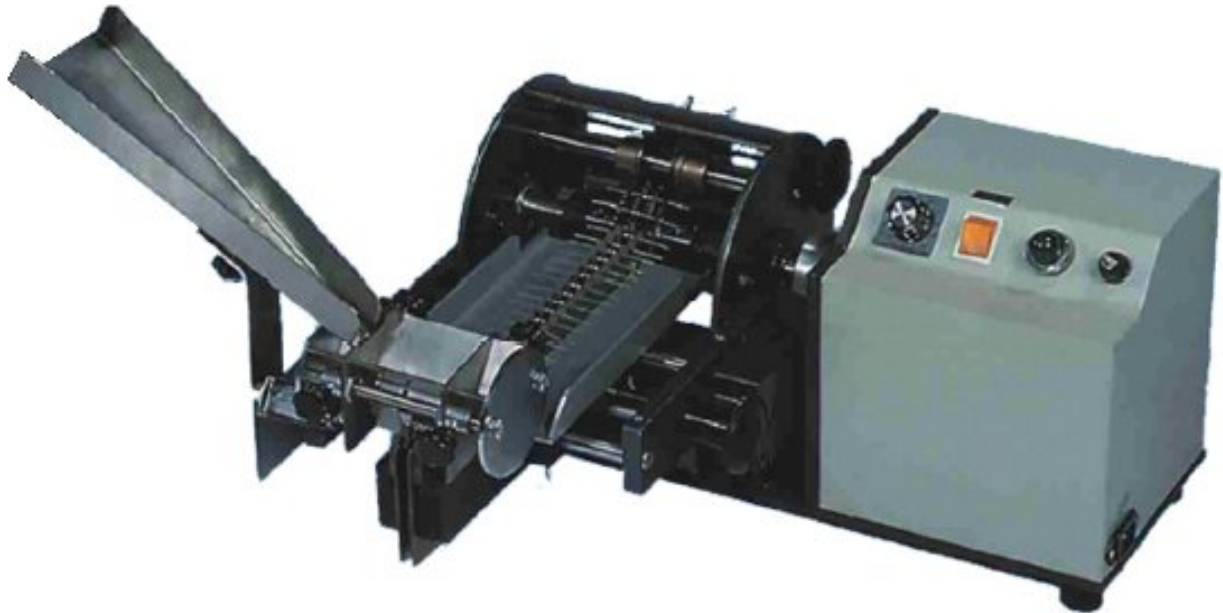

Component feeder for TP80/F/S

Loose axial component feed for TP-80 / -80F / -80S

- only in connection with motor drive M-197-MT1

item number	WL18972
model	M-197 TP87
manufacturer	DIVERSE
order unit	1 piece
content unit	1 piece