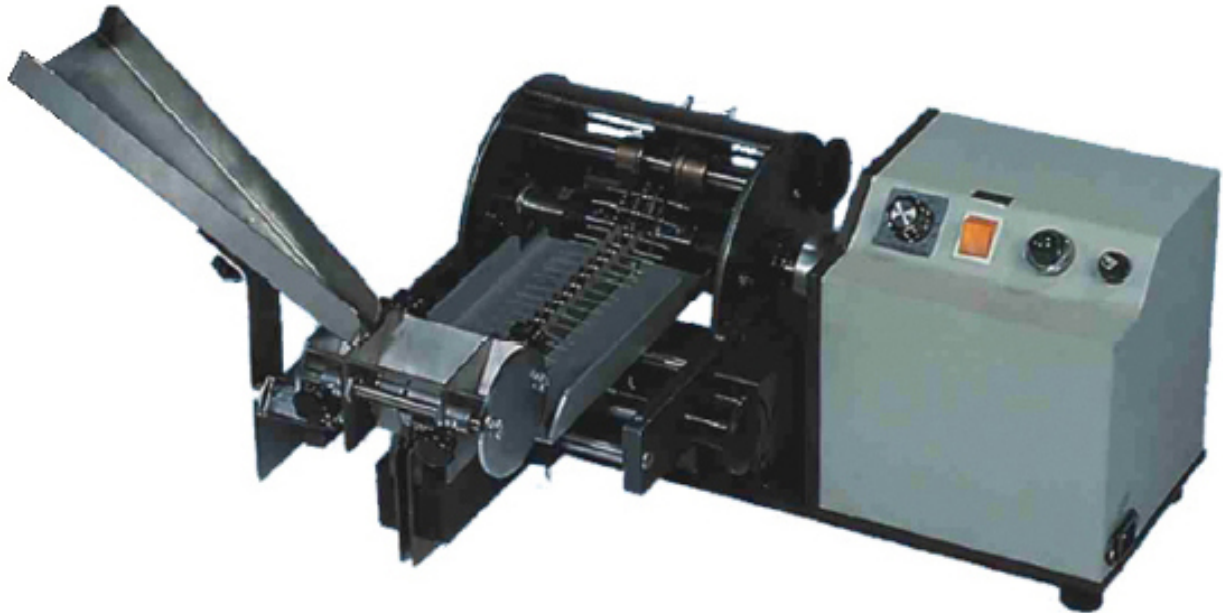

Component feeder for TP80/F/S

Loose axial component feed for TP-80 / -80F / -80S

- only in connection with motor drive M-197-MT1

item number	WL18972
model	M-197 TP87
manufacturer	DIVERSE
order unit	1 piece
content unit	1 piece