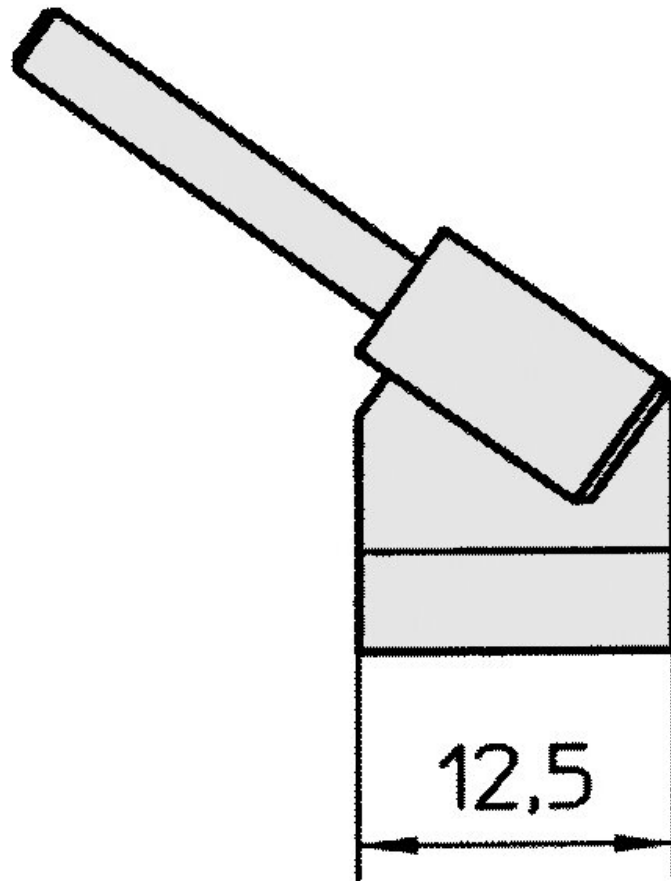

## WTA 4 Tip set curved 45°, chisel-shaped 12.5 x 0.5 mm

### Spitzenset curved 45°

Item no.	WL17116
Model	WTA-4
Manufacturer	WELLER
Manufacturer article no.	T0054414399
GPSR manufacturer data	WELLER Tools GmbH Carl-Benz-Strasse 2 DE-74354 Besigheim www.weller-tools.com
Sales unit	1 pair
Content unit	1 pair

Incl. battery	no
Product series	WTA series
Type of tip	HM
Tip series	RTW
Tip width	12.5 mm
Tip width in inches	0.492 in
Tip thickness	0.5 mm
Tip shape	chisel-shaped
Tip alignment	bent
Matching handpiece	WT 50, WTA 50
ESD compliant	no