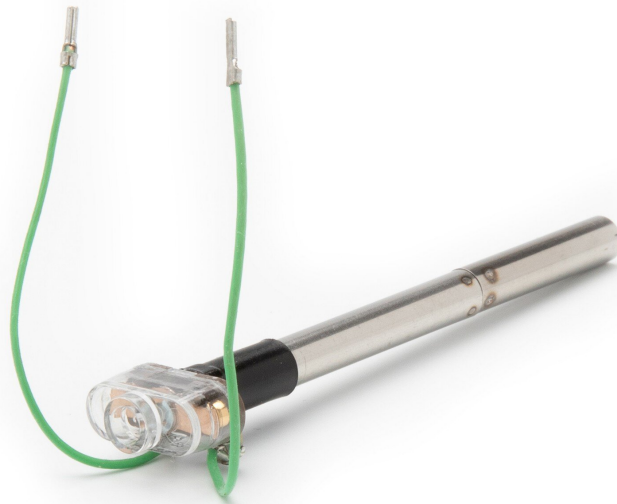

Switch for W60/W61

Switch unit for W 60 and W 61

Item no.	WL16360
Model	T0051130099
Manufacturer	WELLER
Manufacturer article no.	T0051130099N
GPSR manufacturer data	WELLER Tools GmbH Carl-Benz-Strasse 2 DE-74354 Besigheim www.weller-tools.com
Sales unit	1 piece
Content unit	1 piece

Incl. battery

no