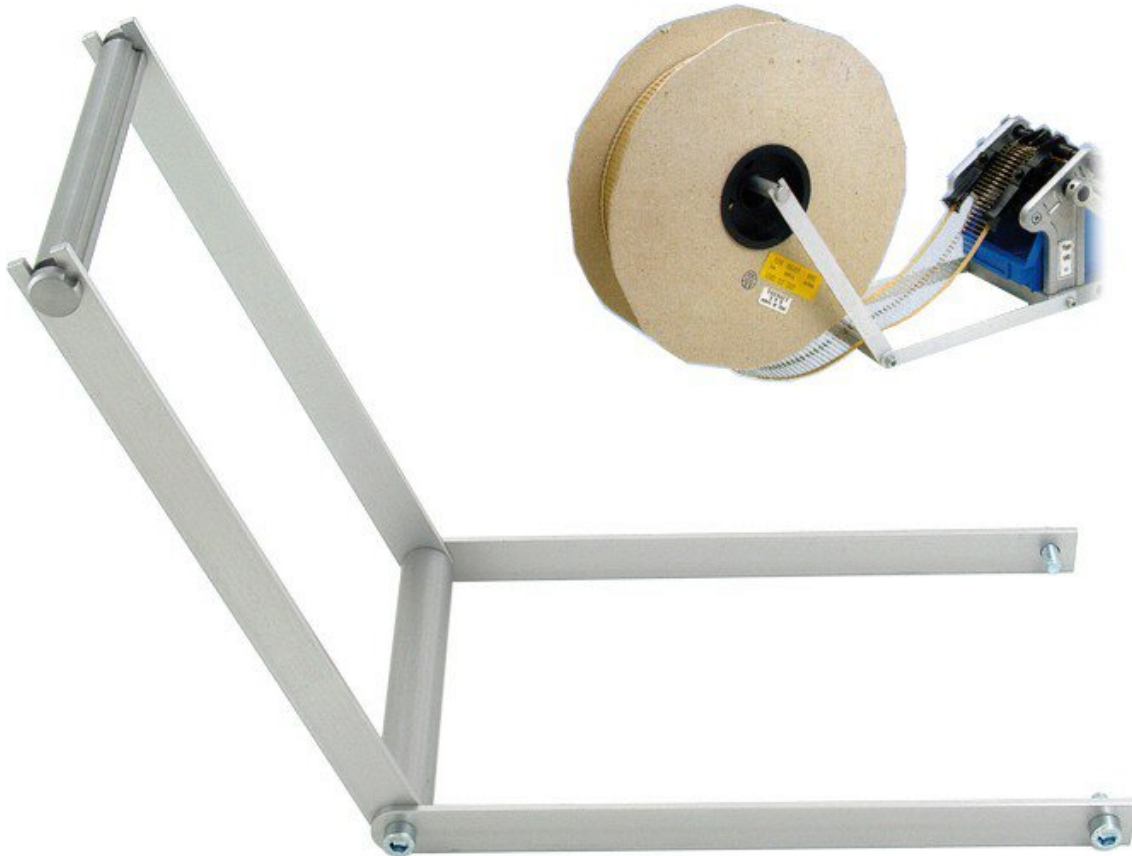

Component reel dispenser stand

Component reel dispenser stand for CUTBEND / VARIOCUT

item number	WL15290
model	CB109
manufacturer	SCHLEUNIGER
GPSR manufacturer information	Schleuniger GmbH Bierigutstrasse 9 CH-3608 Thun www.schleuniger.com
order unit	1 piece
content unit	1 piece