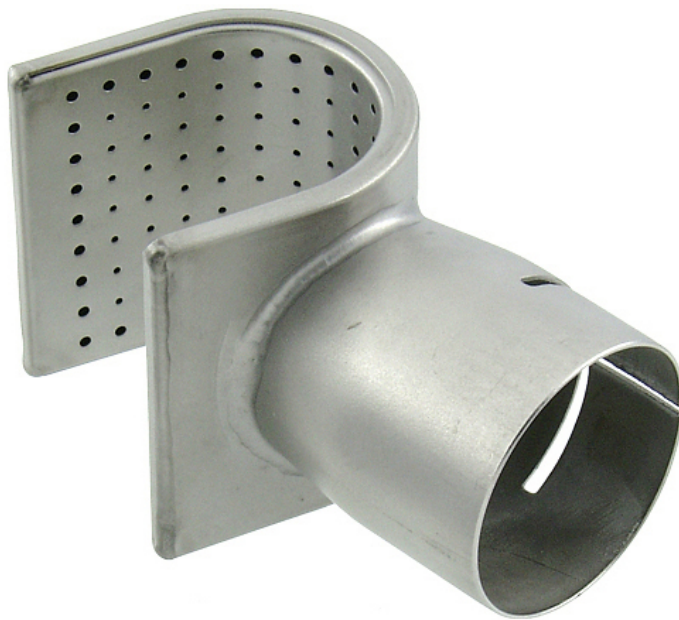

## Sieve reflector for Ghibli, 34 mm

### Description

Sieve reflector for Ghibli

D = 34 mm; W = 50 mm

<b>Weidinger product code</b>	<b>WL13586</b>
Model	50B3
Manufacturer	LEISTER
Manufacturer product code	107.308